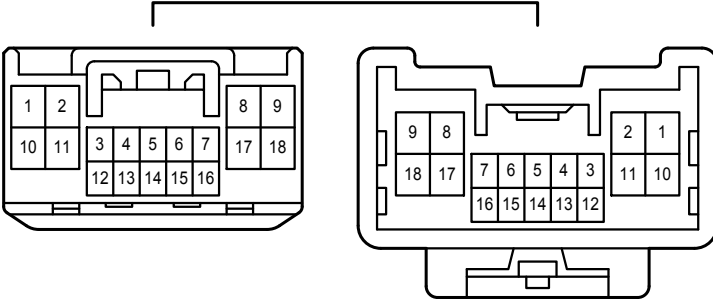

Gray

DC1

Blue

DC2

White

EC1

Blue

Door Lock Control