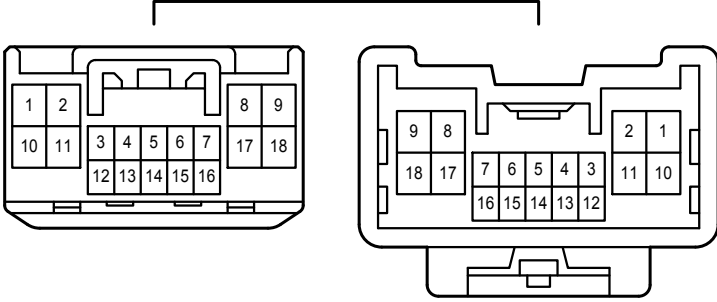

Door Lock Control

EC2
White