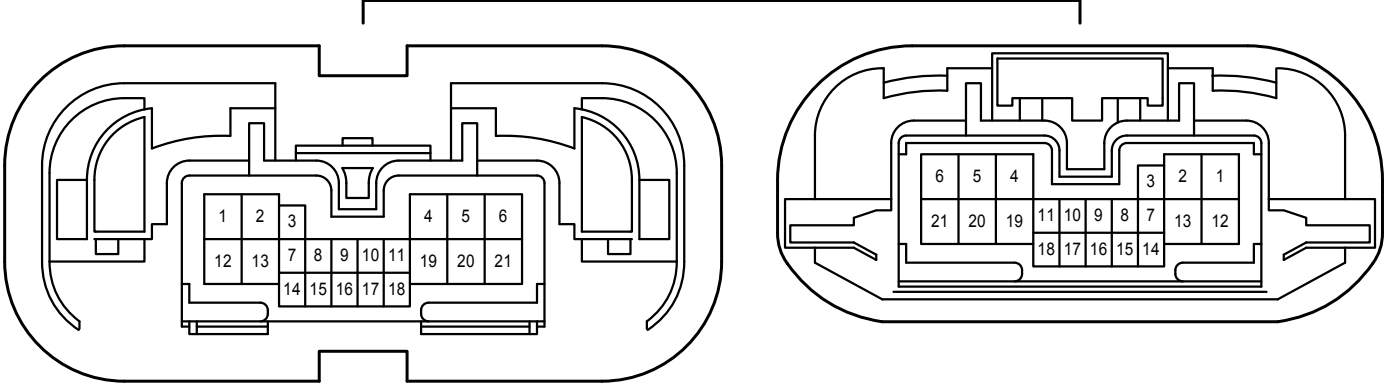

Door Lock Control

FI1
White