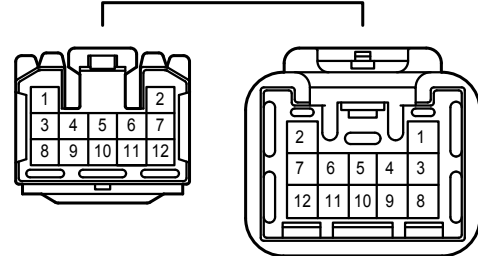

Gray

DC1

Blue

DC2

White

EC1

Blue

Door Lock Control