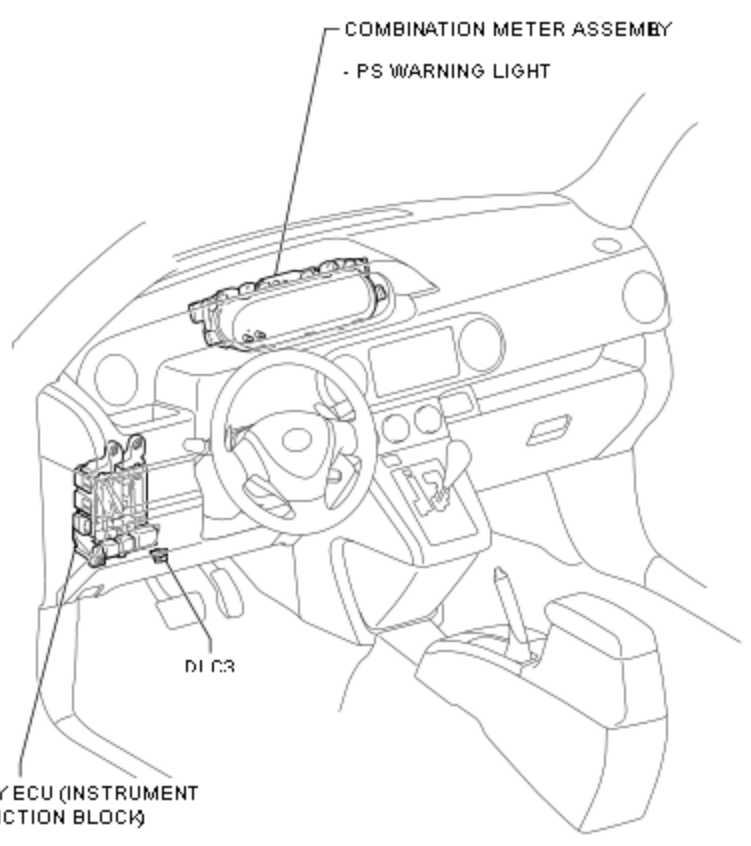

Last Modified: 2-12-2007		1.6 R
Service Category: Steering	Section: Power Assist Systems	
Model Year: 2008	Model: xB	Doc ID: RM00000274V002X
Title: POWER STEERING: POWER STEERING SYSTEM: PARTS LOCATION (2008 xB)		

[PARTS LOCATION](#)

[ILLUSTRATION](#)

H

ILLUSTRATION

MAIN BODY ECU (INSTRUMENT
FANEL JUNCTION BLOCK)

- ECU-IG NO. 1 FUSE
- IG1 RELAY
- AM1 FUSE

H