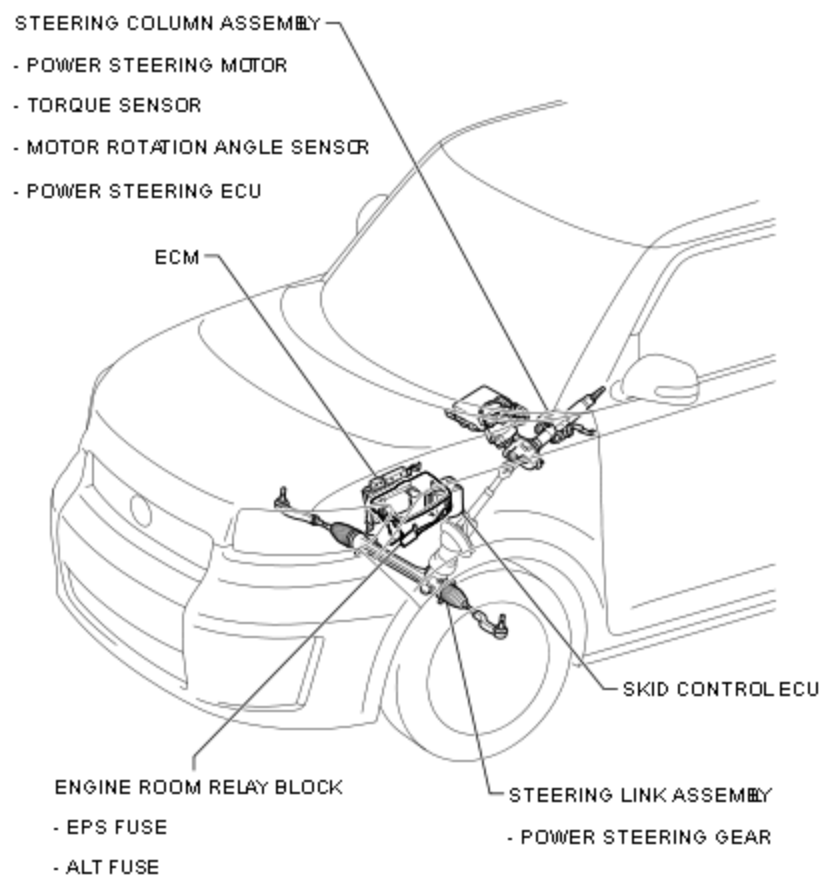

Last Modified: 2-12-2007		1.6 R
Service Category: Steering	Section: Power Assist Systems	
Model Year: 2008	Model: xB	Doc ID: RM00000274V002X
Title: POWER STEERING: POWER STEERING SYSTEM: PARTS LOCATION (2008 xB)		

[PARTS LOCATION](#)

[ILLUSTRATION](#)

H

ILLUSTRATION

MAIN BODY ECU (INSTRUMENT
FANEL JUNCTION BLOCK)

- ECU-IG NO. 1 FUSE
- IG1 RELAY
- AM1 FUSE

H